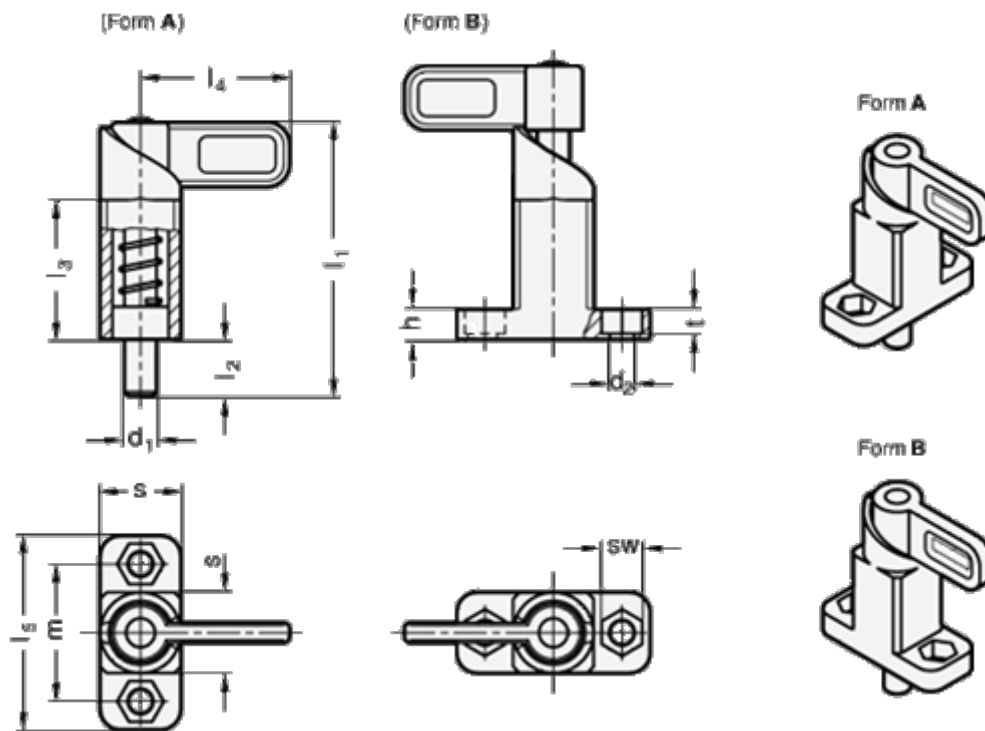

Data Sheet

Article number: 2072221220BZB

Description: E+G

Indexing plunger GN 722.2-12-20-B-ZB

Measures

A/F = 10	l5	= 48
d = 12	m	= 34
d2 = 6.1	s	= 20
h = 7.5	Spring load end N	= 55
l1 = 68	Spring load initial N	= 16
l2 = 14	t	= 6.1
l3 = 35		
l4 = 37		